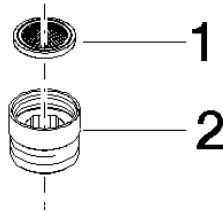

Adapter for shower outlet 3/8" x 1/2" - Brushed Bronze

IMO

12 202 979

- adapter M 20 x 1 female thread x 1/2" male thread for the connection of a shower hose 1/2" female thread

Fits: IMO, LULU, MADISON, MEM, TARA, CL.1, LISSÉ, VAIA, META, CYO

12 202 979

mm [inches]

12 202 979

Parts for other
finishes can be found
here: [Chrome](#)

Spare parts list

No.	Item Number	Name	Quantity used	Delivery time
1	09 23 01 039 90	sieve	1	2
2	09 24 03 141 20-42	adaptor	1	60