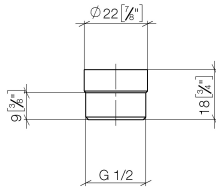

Adapter for shower outlet 3/8" x 1/2" - Brushed Bronze

IMO

12 202 979

- adapter M 20 x 1 female thread x 1/2" male thread for the connection of a shower hose 1/2" female thread

Fits: IMO, LULU, MADISON, MEM, TARA, CL.1, LISSÉ, VAIA, META, CYO

12 202 979

mm [inches]

12 202 979

Parts for other
finishes can be found
here: [Chrome](#)

Spare parts list

No.	Item Number	Name	Quantity used	Delivery time
1	09 23 01 039 90	sieve	1	2
2	09 24 03 141 20-42	adaptor	1	60